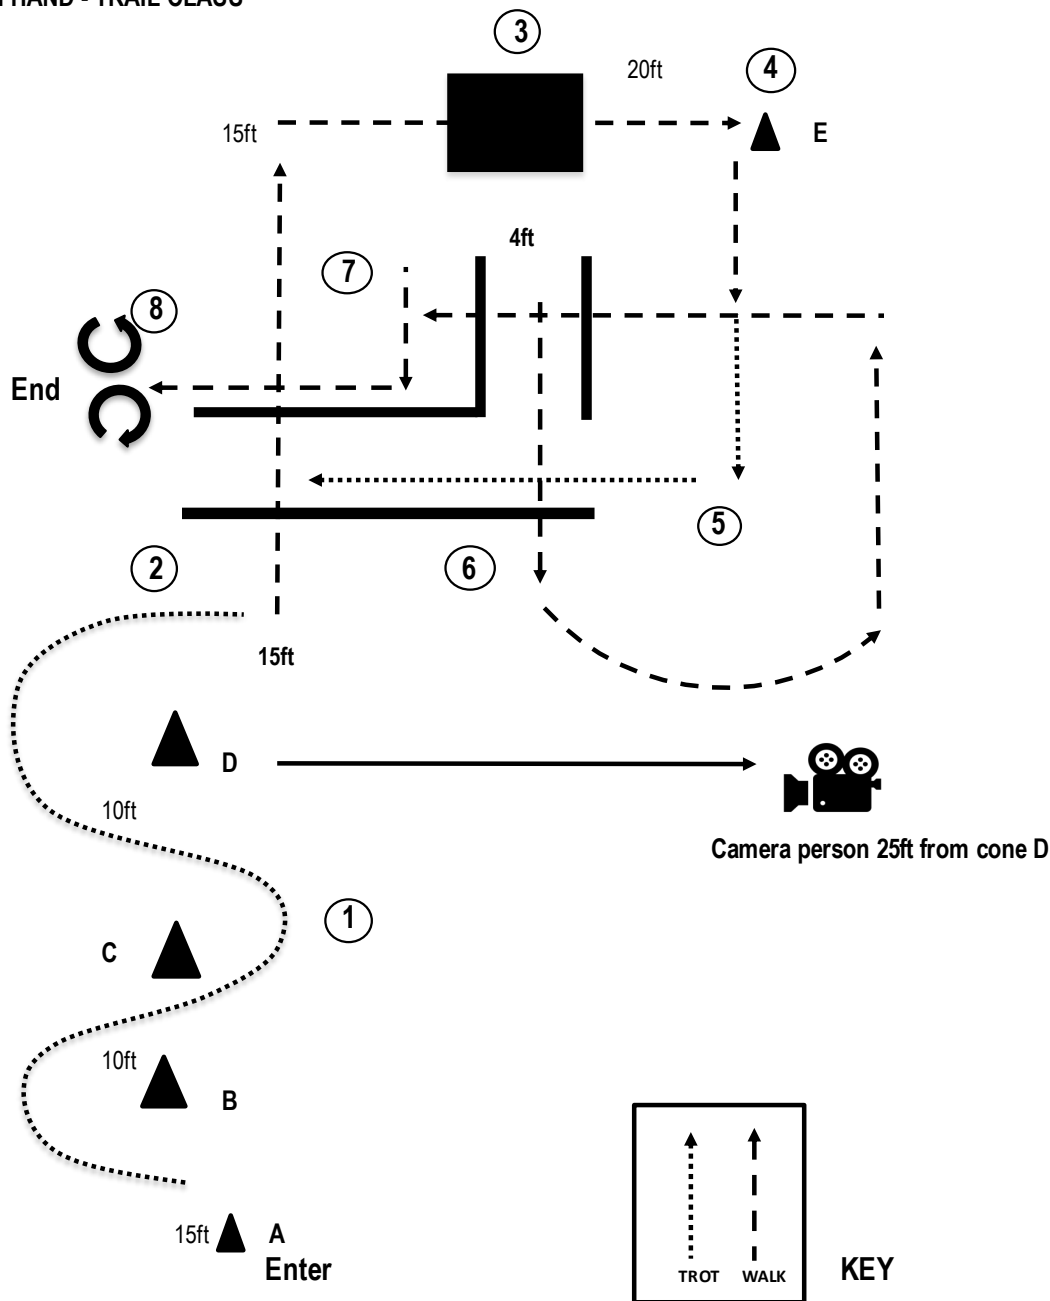

2020 MUSTANG OPEN SHOW
IN HAND - TRAIL CLASS

- 1) Trot serpentine
- 2) Walk over poles
- 3) Walk over bridge
- 4) Stop at cone E, & pick up feet

- 5) Trot into chute & stop
- 6) Back thru & exit chute, walk around & stop over 2nd pole
- 7) Side pass left, and then walk forward
- 8) 180 turn right, 180 turn left

Set Up

- 1) 15ft between cone A & B
- 2) 10ft between cone B & C
- 3) 10ft between cone C & D
- 4) 15ft from cone D to pole
- 5) 15ft from pole to bridge
- 6) 20 ft from bridge to cone E
- 7) 4ft between poles in chute

Approved Material

- 1) Bridge - Any Bridge you have or a 4x8 piece of plywood
- 2) Poles - 8ft pole or something close
- 3) Cones or Buckets

For any questions please call Stormy at (940) 445- 9773 OR email Cheyenne at cheyenne@mustangheritagefoundation.org